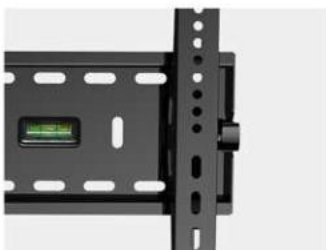

SH 42T

Tilt TV Wall Mount

For most 15" - 49" LED, LCD Flat Panel TVs

Screen Size
15" - 49"

VESA
300x300

Profile
70mm

Weight Capacity
65kg

Tilt Range
+15° ~ -15°

Bubble Level

Easily adjust your TV
without tools

Integrated Bubble Level
Assures easy installation alignment

Simple Construction
Ensures a quick and easy installation