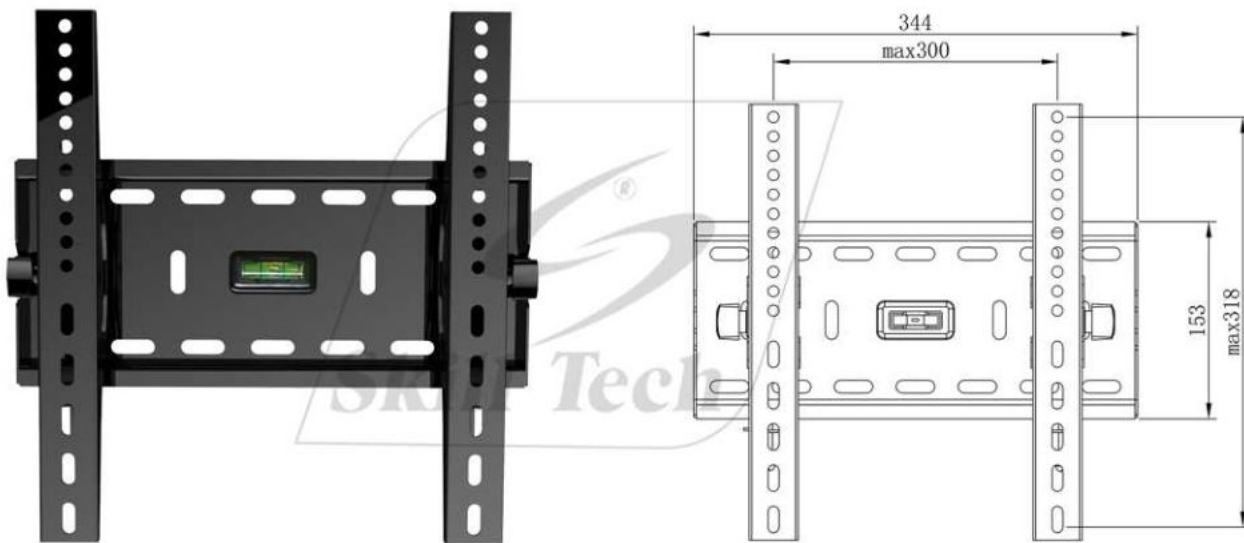

SH 42T

Tilt TV Wall Mount

For most 15" - 49" LED, LCD Flat Panel TVs

Screen Size
15" - 49"

VESA
300x300

Profile
70mm

Weight Capacity
65kg

Tilt Range
+15° ~ -15°

Bubble Level

Easily adjust your TV
without tools

Integrated Bubble Level
Assures easy installation alignment

Simple Construction
Ensures a quick and easy installation